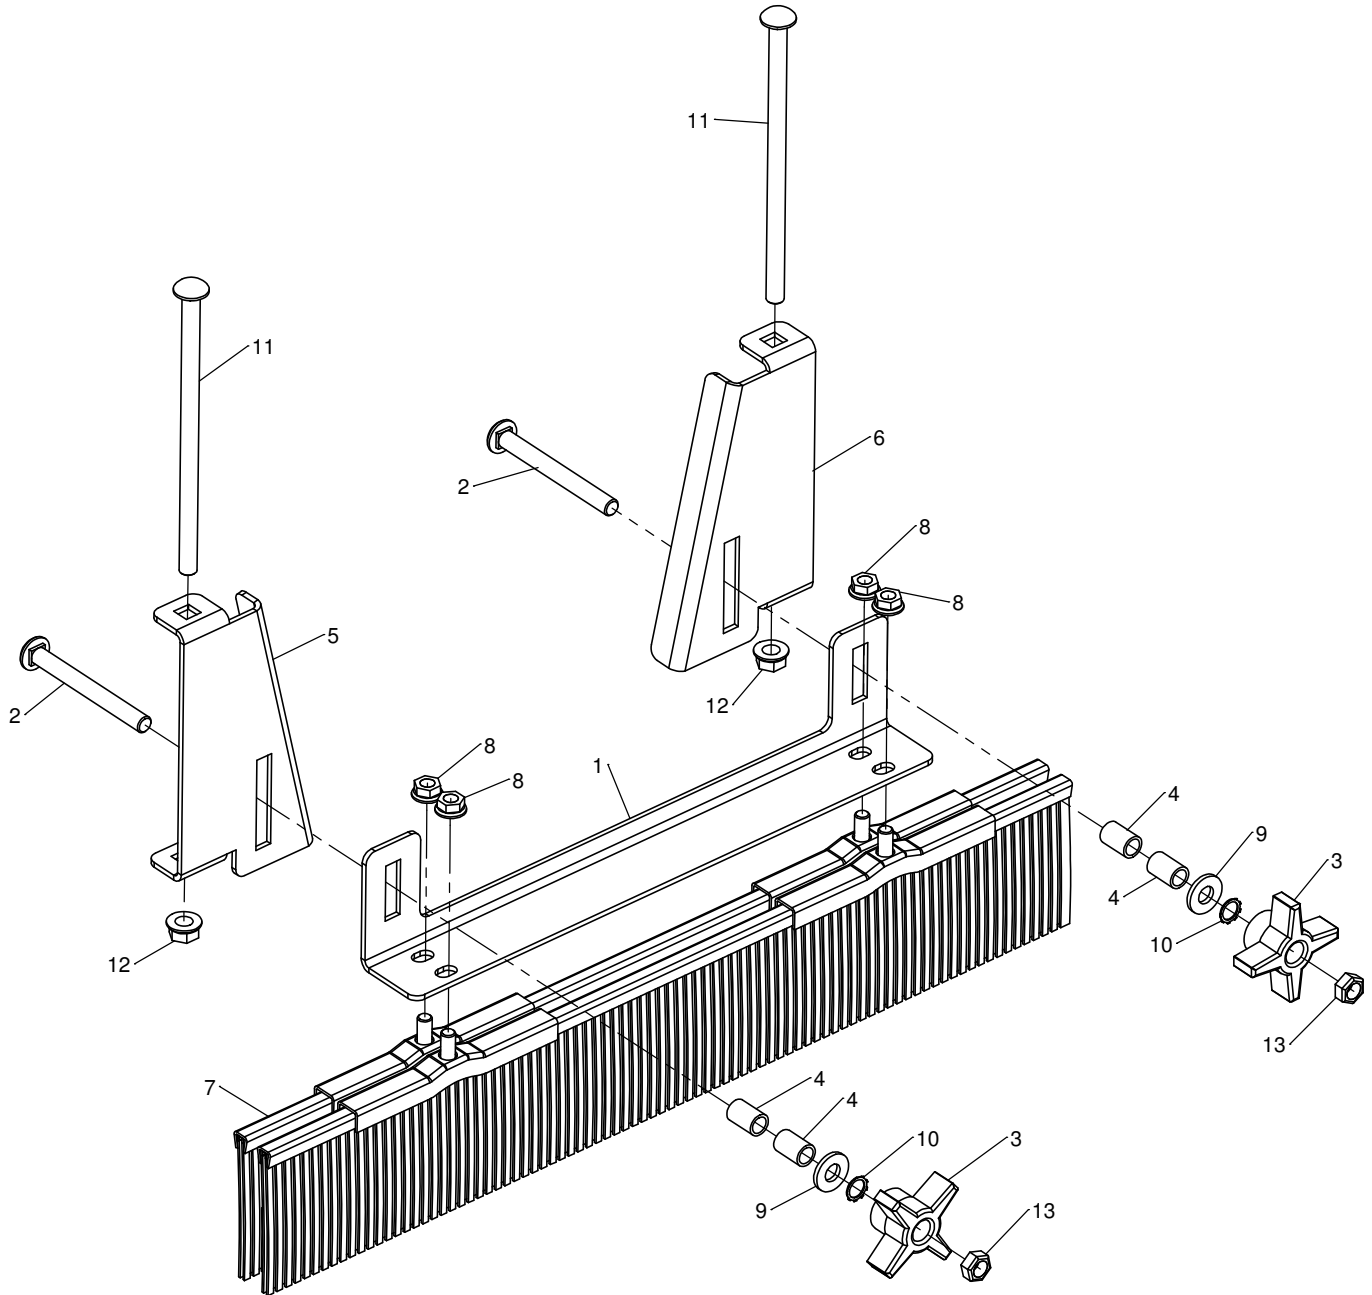

LP63761 - 48"/54" Select Series Grass Groomer

#	Part #	Qty	Description
1	ST60101	1	Brush Mount 48/54SS
2	ST65002	2	3/8 x 3-1/2 Carriage Bolt
3	ST43289	2	3/8 Plastic Knob
4	ST43725	4	Spacer
5	ST60100L	1	Mower Mount SS LH
6	ST60100R	1	Mower Mount SS RH
7	ST60050	2	Brush Assembly 22"
8	ST65008	4	5/16 Flange Nut
9	ST65003	2	3/8 Flat Washer
10	ST65026	2	3/8" Star Lock Washer
11	ST65119	2	3/8 x 7 Carriage Bolt
12	ST65012	2	3/8 Flange Nut
13	ST65066	2	3/8 Stover Nut